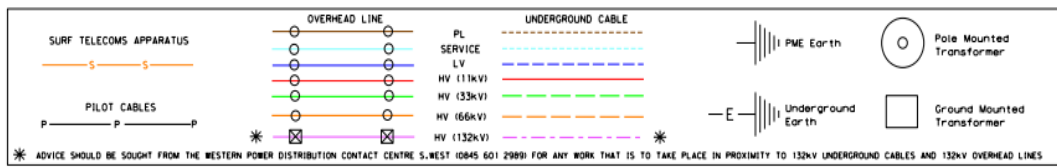

TITLE:
 DRAWN BY:
 DATE: 23/11/2021
 SCALE 1:1000 @ A3
 PLOT CENTRE: 361387.500, 178759.339