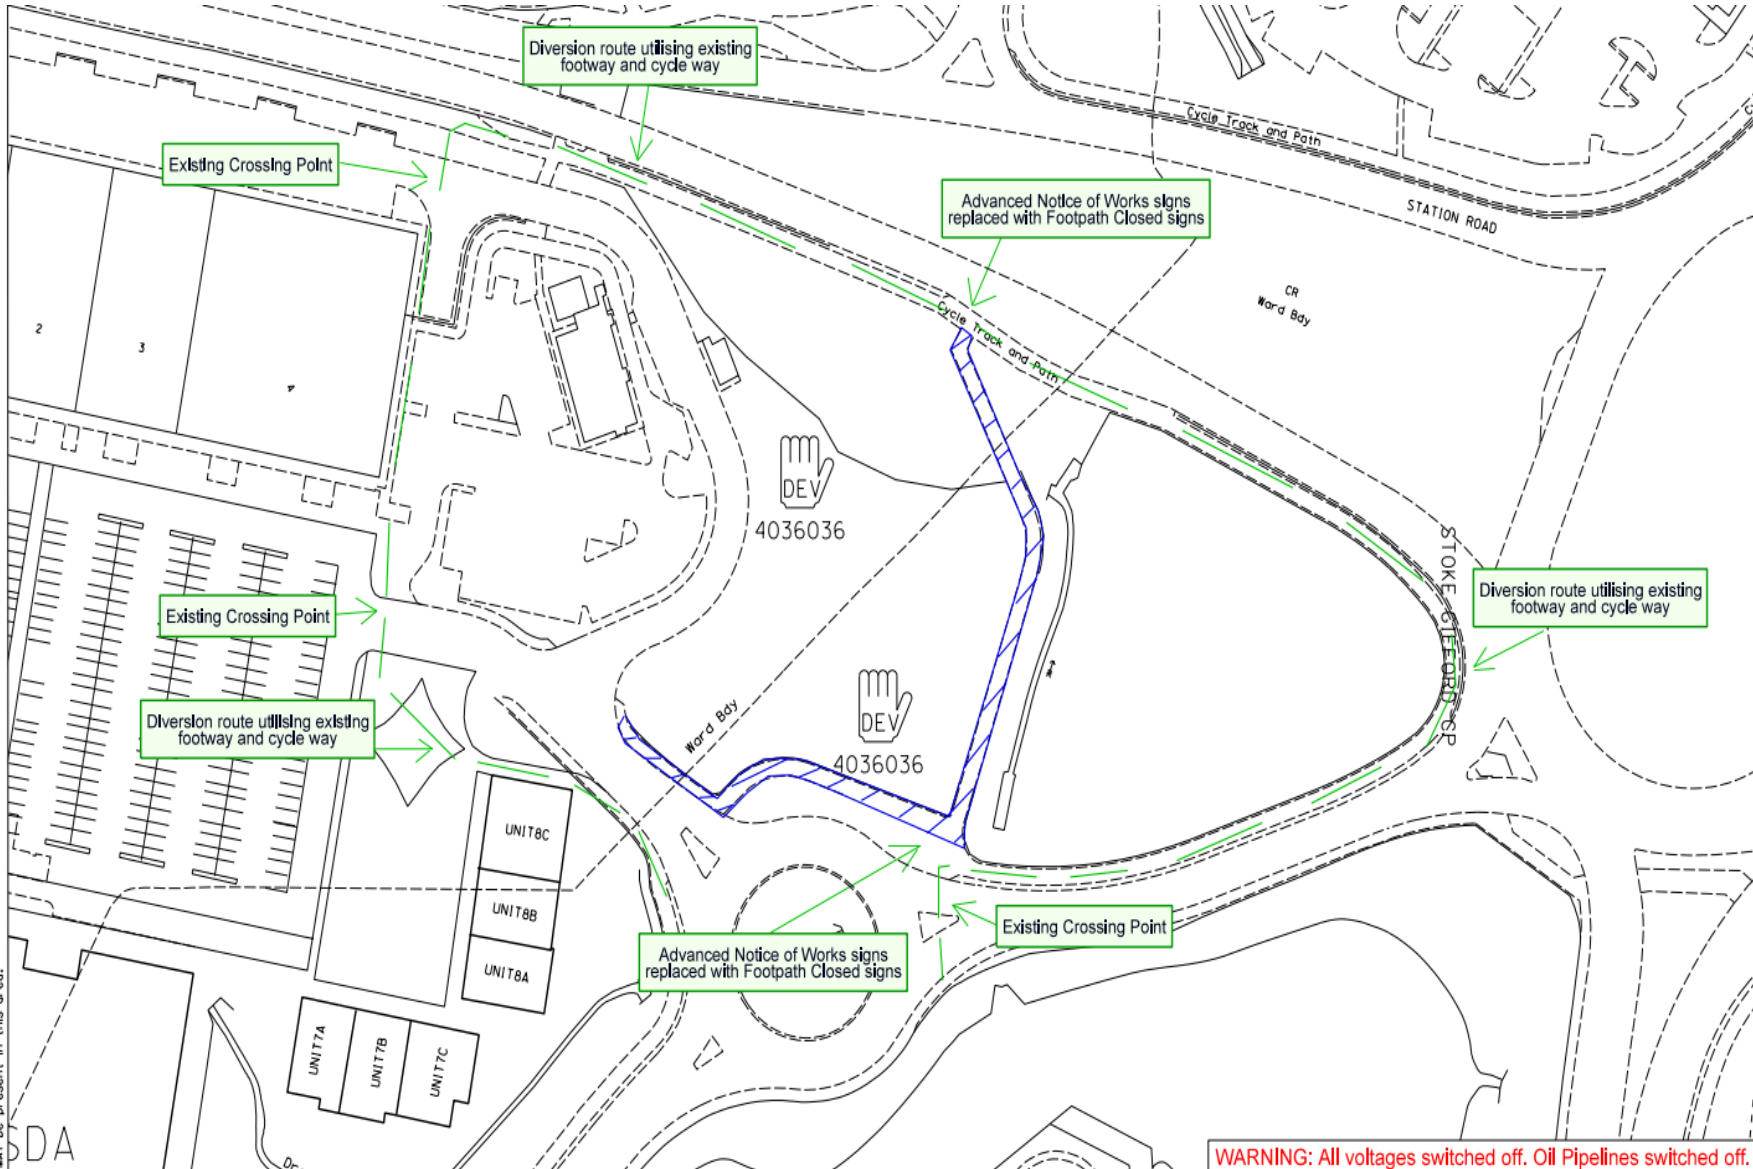

PLEASE NOTE: This plan ONLY shows assets owned by Western Power Distribution. Electricity assets owned by IDNO's Independent Network Operators may be present in this area.

WARNING: All voltages switched off. Oil Pipelines switched off.

TITLE:
 DRAWN BY:
 DATE: 23/11/2021
 SCALE 1:1000 @ A3
 PLOT CENTRE: 361387.500, 178759.339