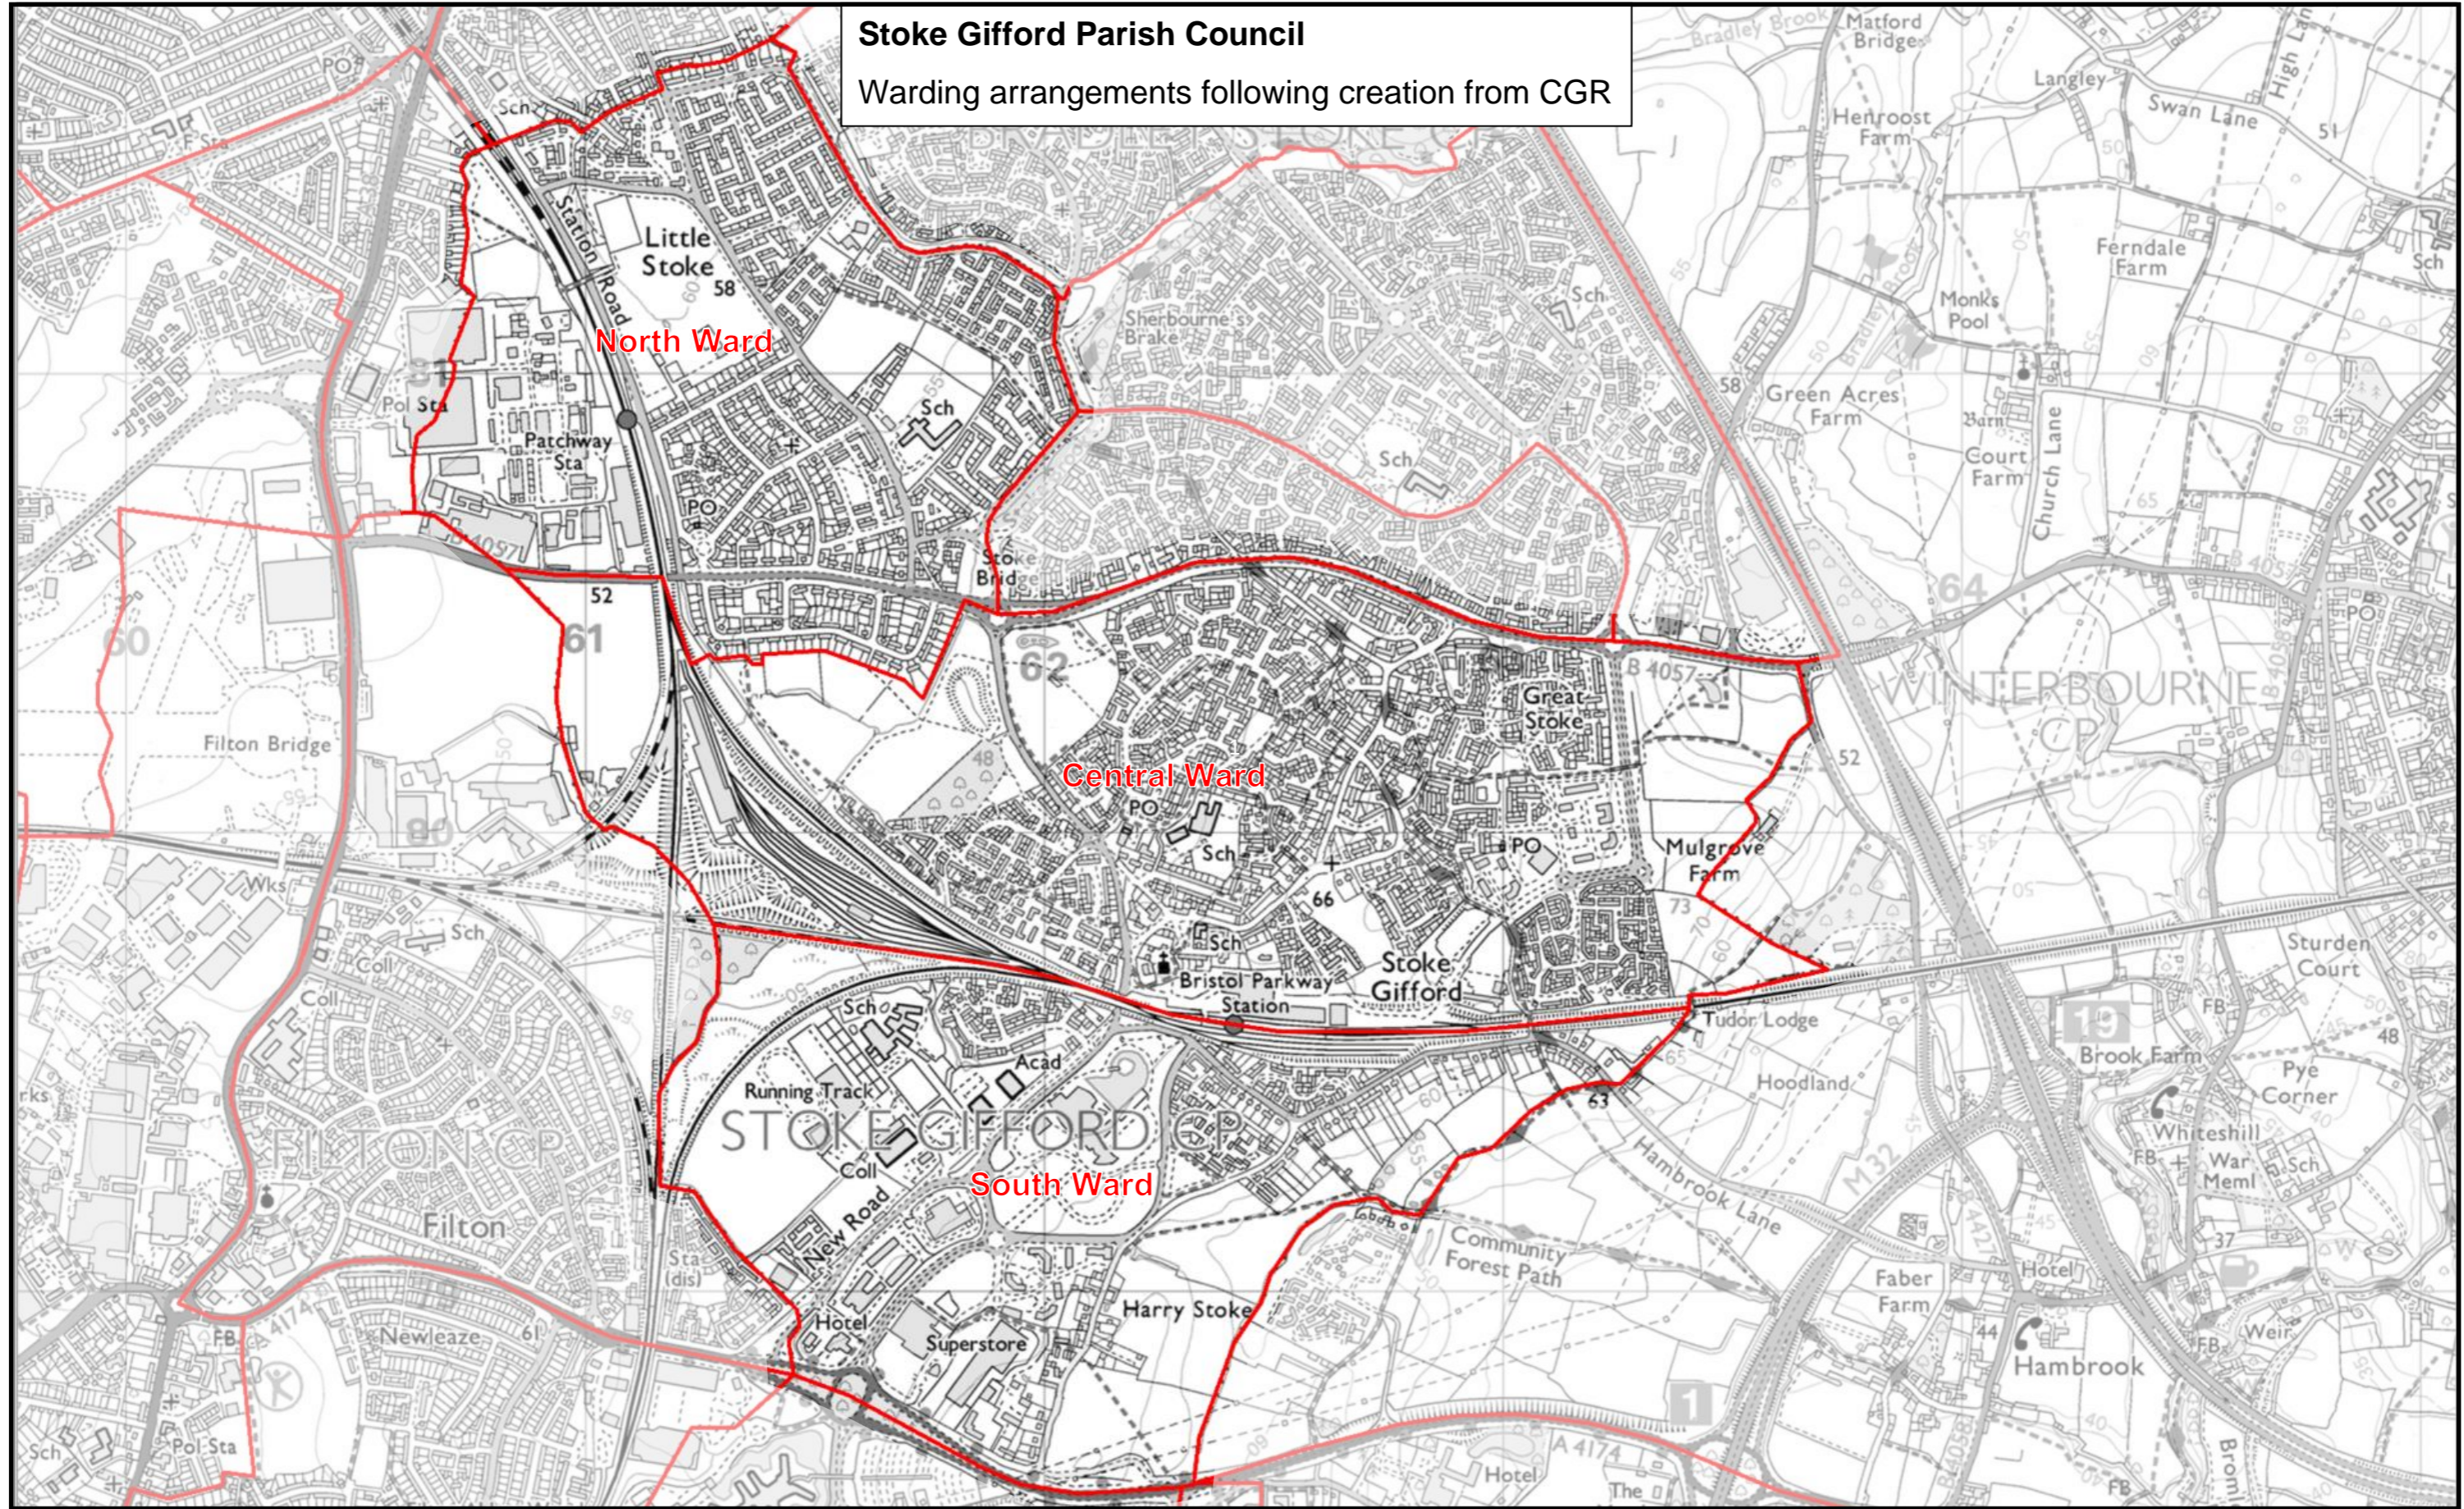

Stoke Gifford Parish Council
Warding arrangements following creation from CGR

© South Gloucestershire Council, 2023 All rights reserved.
© Crown copyright and database rights 2023 Ordnance Survey 100023410.
Contains Royal Mail data © Royal Mail copyright and database right 2023.
Contains National Statistics data © Crown copyright and database right 2023.